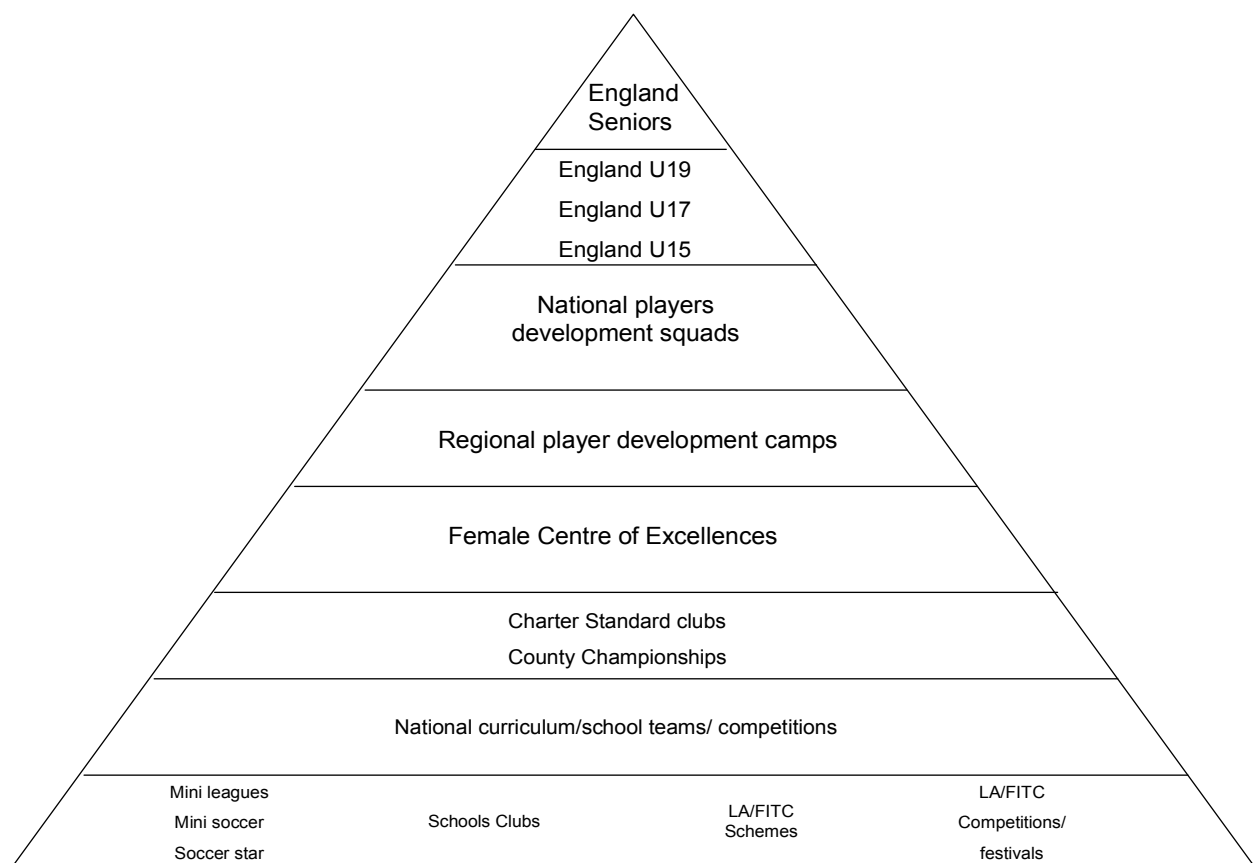

Wolverhampton Wanderers Girls FA Centre of Excellence

Trial Information Summer 2008

What is the Wolves Girls FA Centre of Excellence?

The centre is supported by the Football Association and falls into the player pathway (see below). It runs as a partnership between the centre of excellence, WWFC and Wolves Women.

This centre competes in the FA centre of excellence fixture programme for the Midlands. We compete against Aston Villa, Birmingham City, Coventry City, Kidderminster Harriers, Shrewsbury Town, Leicester City, Stoke City, Nottingham Forest and Derbyshire. This ensures high quality competitive opportunities on a regular basis. England Scouts visit the sessions on a regular basis to ensure that players can continue to move up the player pathway.

The centre provides high quality coaching, all delivered by FA Qualified Level 2/3 coaches and is overseen by an UEFA A Licence director.

This is the only FA Centre of Excellence in the Black Country, which attracts players from Dudley, Sandwell, Walsall and Wolverhampton. It's the pinnacle of players in this area and offers the best football opportunities to progress into international football.